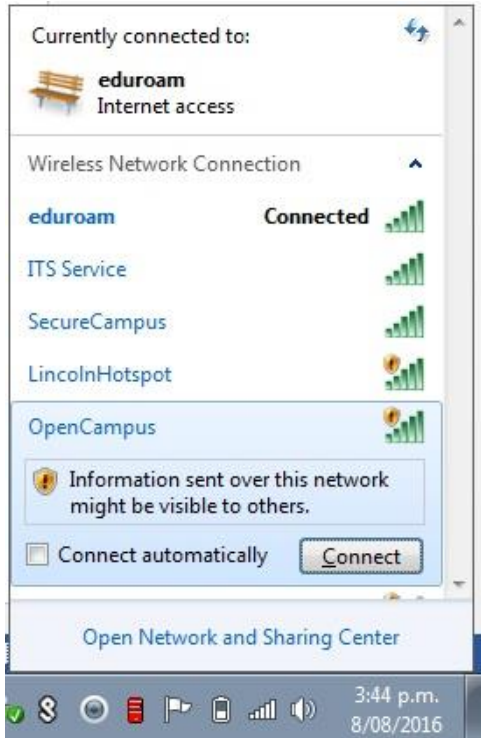

HOW TO CONNECT TO OPENCAMPUS USING WIN 7 OS

1. Click the Wi-Fi icon on the Taskbar (bottom right-hand corner of your screen).

2. Select the OpenCampus network and click on Connect.

3. Open a web browser. The following page should appear.

A screenshot of the LU OpenCampus login page. The page has a white background with a green header and footer. The main content area is white and contains the following elements:

- A header section with the text 'Log in to LU OpenCampus'.
- A form with two input fields: 'Mobile phone number' and 'Password'.
- A green button labeled 'Get SMS verification code' next to the password field.
- A large green button labeled 'Log In' below the form.
- A checkbox labeled 'I accept the User Agreement' with a link 'Click Here'.
- Text below the checkbox: 'Already got LU credentials??' and 'Connect to SecureCampus signal instead.'
- A 'Login with ...' section on the right with a Facebook icon and the text 'Facebook'.