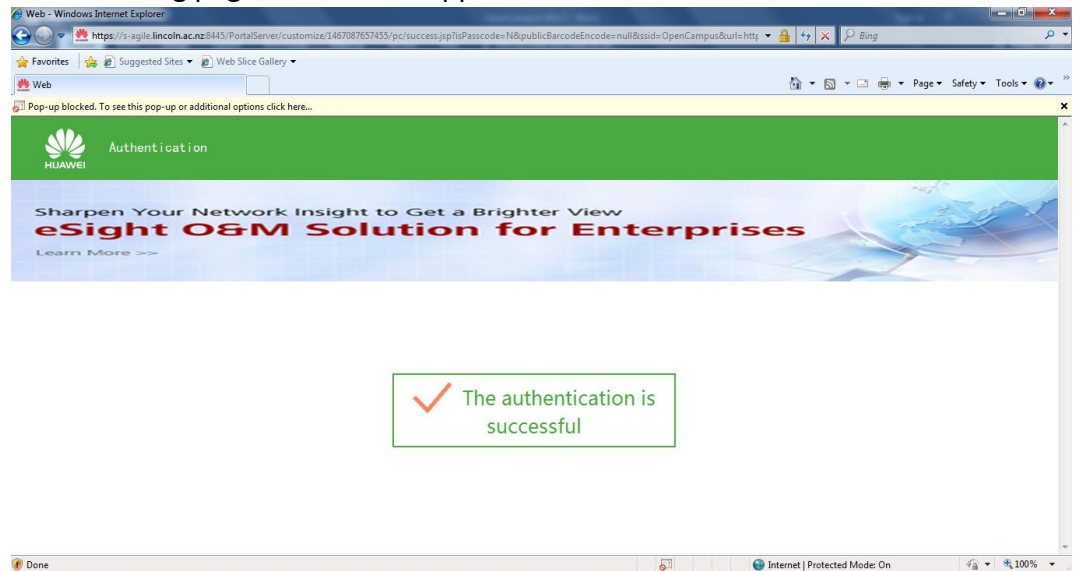

A screenshot of the LU OpenCampus login page. The page has a white background with a green header and footer. The main content area is white and contains the following elements:

- A header section with the text 'Log in to LU OpenCampus'.
- A form with two input fields: 'Mobile phone number' and 'Password'.
- A green button labeled 'Get SMS verification code' next to the password field.
- A large green button labeled 'Log In' below the form.
- A checkbox labeled 'I accept the User Agreement' with a link 'Click Here'.
- Text below the checkbox: 'Already got LU credentials??' and 'Connect to SecureCampus signal instead.'
- A 'Login with ...' section on the right with a Facebook icon and the text 'Facebook'.

The footer is black and contains the Lincoln University logo and text: 'Lincoln University Te Whare Wānaka o Aoraki AOTEAROA - NEW ZEALAND New Zealand's specialist land-based university'.

a. To Authenticate using SMS

Put your mobile phone number and click “Get SMS Verification code”

A text should arrive on your mobile phone with the password put this in and click on “Log in”.

Mobile phone number

Password

Click ok

The following page should then appear: