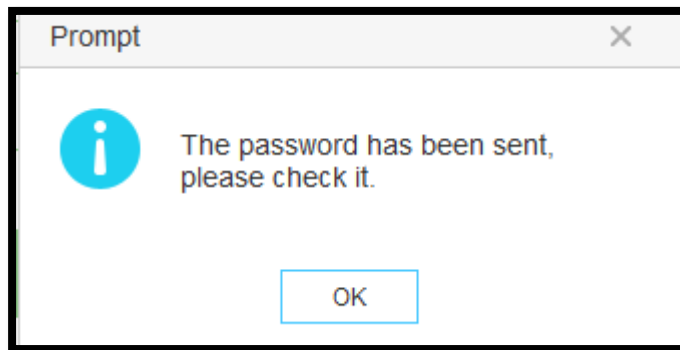

A screenshot of the LU OpenCampus login page. The page has a white background with a green header and footer. The main content area is white and contains the following elements:

- A header section with the text 'Log in to LU OpenCampus'.
- A form with two input fields: 'Mobile phone number' and 'Password'.
- A green button labeled 'Get SMS verification code' next to the password field.
- A large green button labeled 'Log In' below the form.
- A checkbox labeled 'I accept the User Agreement' with a link 'Click Here'.
- Text below the checkbox: 'Already got LU credentials??' and 'Connect to SecureCampus signal instead.'
- A 'Login with ...' section on the right with a Facebook icon and the text 'Facebook'.

The footer is black and contains the Lincoln University logo and text: 'Lincoln University Te Whare Wānaka o Aoraki AOTEAROA - NEW ZEALAND New Zealand's specialist land-based university'.

a. To Authenticate using SMS

Put your mobile phone number and click “Get SMS Verification code”

A text should arrive on your mobile phone with the password put this in and click on “Log in”.

Mobile phone number

Password

Click ok

The following page should then appear: