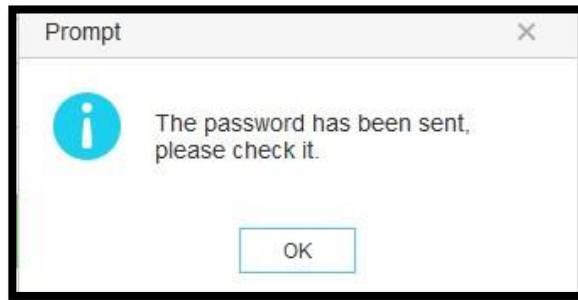

Password

I accept the User Agreement [Click Here](#)

Already have LU username?  
Connect to "Lincoln Secure" signal Instead!

### ***To Authenticate using SMS***

1. Put your mobile phone number and click "Get Password"

Lincoln OpenCampus

**Lincoln University**  
Te Whare Wānanga o Aoraki  
ASTARA - NEW ZEALAND  
New Zealand's specialist land-based university

0271234567

.....

I accept the User Agreement [Click Here](#)

Already have LU username?  
Connect to "Lincoln Secure" signal Instead!

2. Click ok

3. A text should arrive on your mobile phone with the password put this in and click on "Log in".