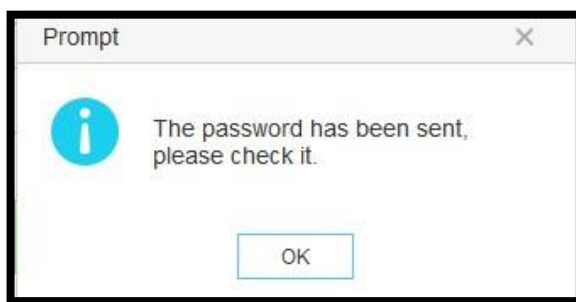

0271234567

Get Password (14)

Login

I accept the User Agreement [Click Here](#)

Already have LU username?
Connect to "Lincoln Secure" signal Instead!

2. Click OK

3. A text should arrive on your mobile phone with the password put this in and click on “Log in”.
Note that there is a timer running and that the password needs to be entered **within 60 seconds**.