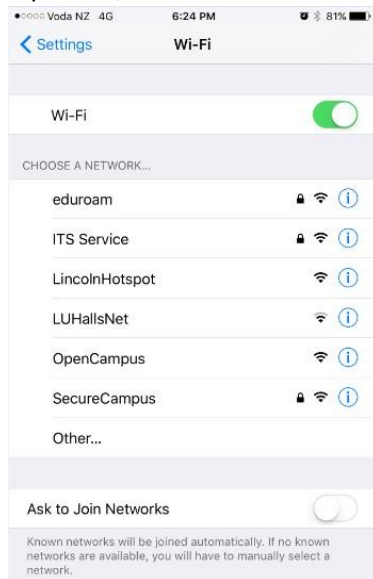

How to connect to OpenCampus on iOS (iPhone, iPad)

1. Go to **Settings**

2. Tap **Wi-Fi**, make sure Wi-Fi is on and tap **OpenCampus**

3. The following page should appear.

To Authenticate using SMS

1. Put your mobile phone number and click “Get Password”

Voda NZ 4G 1:06 PM 90%

s-agile.lincoln.ac.nz
OpenCampus

Log In Cancel

Lincoln OpenCampus

Lincoln University
Te Whare Wānanga o Aotearoa
AOTEAROA - NEW ZEALAND
New Zealand's specialist land-based university